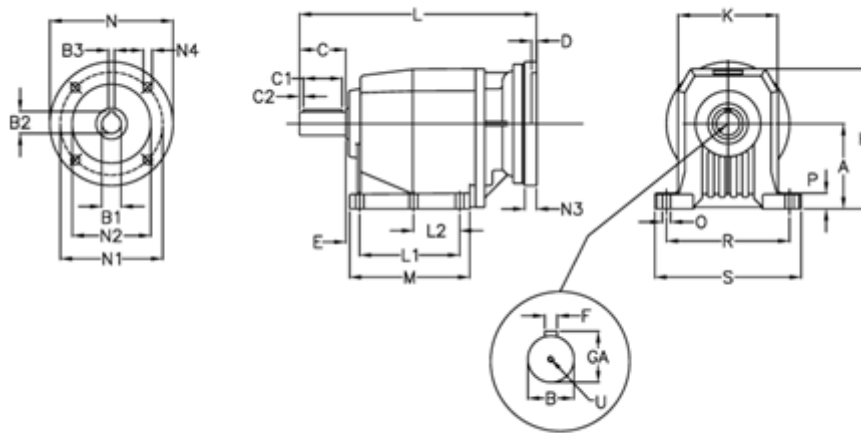

Article number: 40600828571235

Description: Helical gearbox
C804P-285,7-P90B5

Measures

A = 250	D = 4.0	L2 = 0.0	P = 35
B = 80	E = 33	M = 277.0	R = 370
B1 = 24	F = 22	N = 200	S = 440
B2 = 27.3	GA = 85.0	N1 = 165	U = M20x42
B3 = 8	H = 420	N2 = 130	
C = 140	K = 320	N3 = 0	
C1 = 110	L = 596.0	N4 = M10x12	
C2 = 15	L1 = 210.0	O = 26	